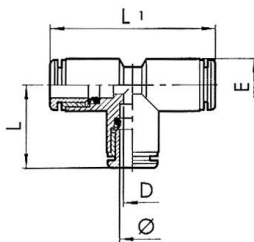

748.006

Union elbows

Type No.	Art. No.	Ø mm	L mm	D mm	E mm
748.003	108752	3	10.4	2.0	6.3
748.004	108753	4	16.7	2.5	10.0
748.005	108754	5	19.2	3.0	13.5
748.006	108755	6	19.0	4.5	11.5
748.008	108756	8	21.3	6.5	13.5
748.010	108757	10	23.3	8.0	15.5
748.012	108758	12	26.0	10.0	20.5
748.014	108759	14	29.3	12.0	22.0

749.006

Union tees

Type No.	Art. No.	Ø mm	L mm	L1 mm	D mm	E mm
749.003	108760	3	10.4	21.2	2.0	6.3
749.004	108761	4	16.7	33.4	2.5	10.0
749.005	108762	5	19.2	33.4	3.0	13.5
749.006	108763	6	19.0	38.0	4.5	11.5
749.008	108764	8	21.3	42.6	6.5	13.5
749.010	108765	10	23.3	46.6	8.0	15.5
749.012	108766	12	26.0	52.0	10.0	20.5
749.014	108767	14	29.3	58.6	12.0	22.0